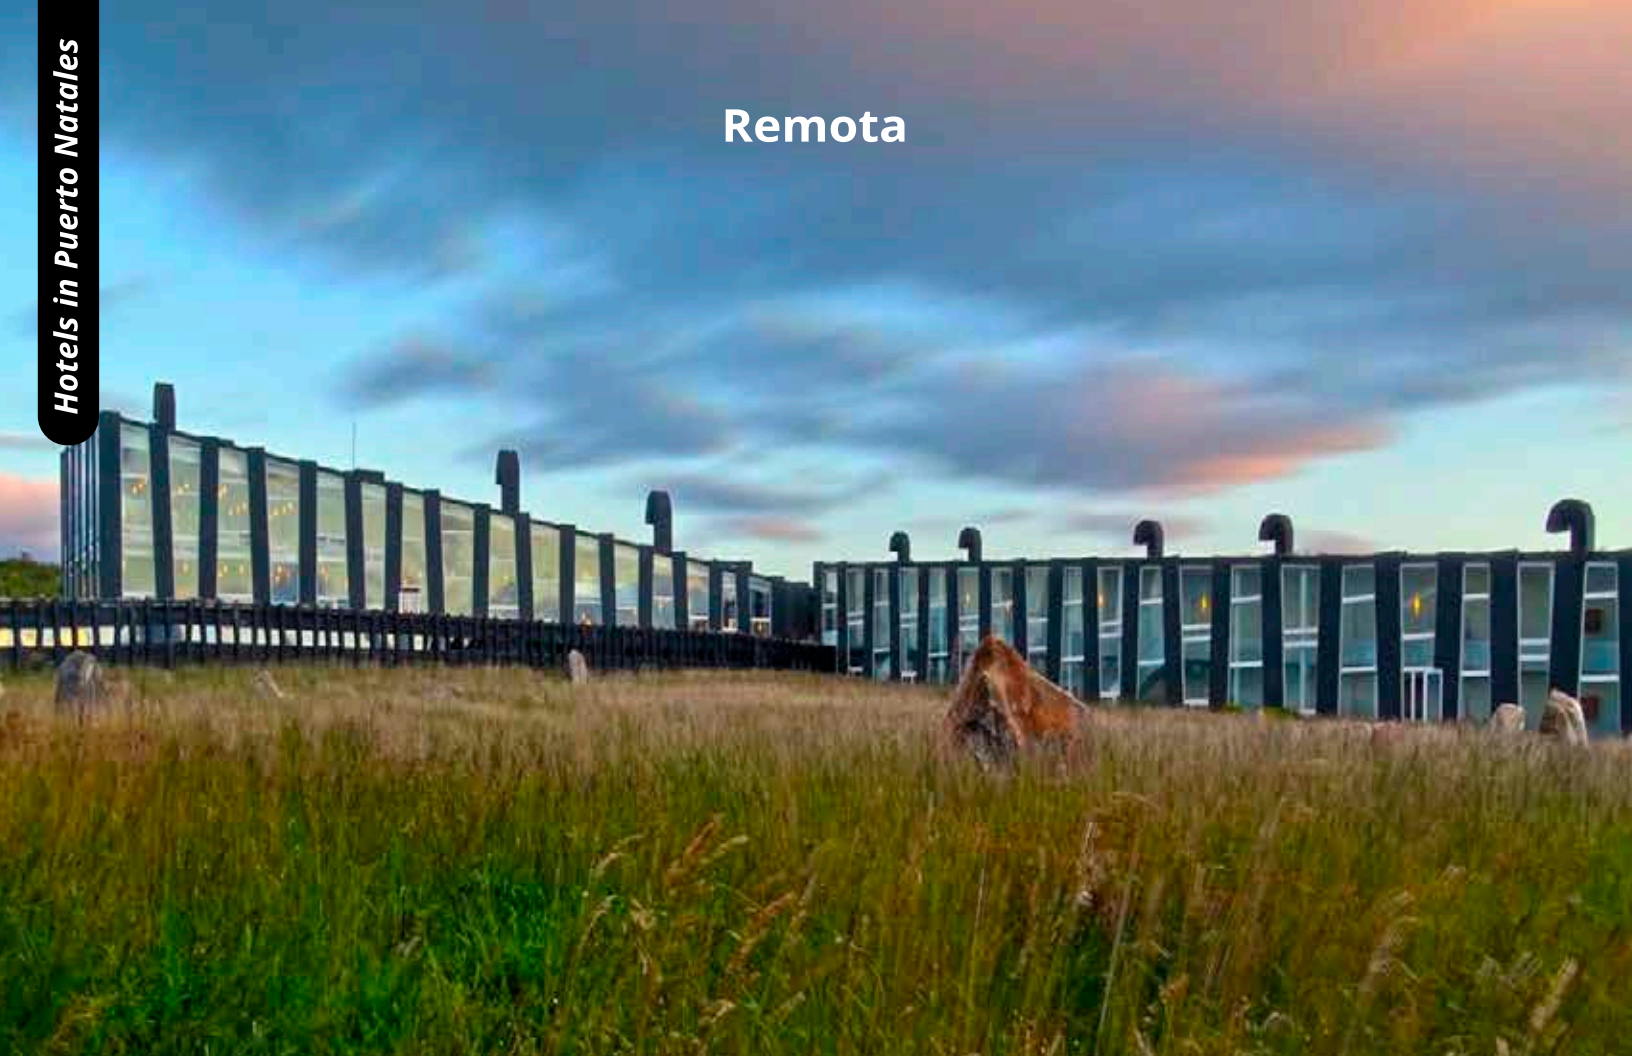

Remota

Location

Ruta 9 Puerto Natales.
Airport is 0.9 mi away and Punta Arenas is 149 mi.

Rooms

The heated rooms at Remota feature an artisanal décor and offer views of the garden. They feature spacious seating areas.